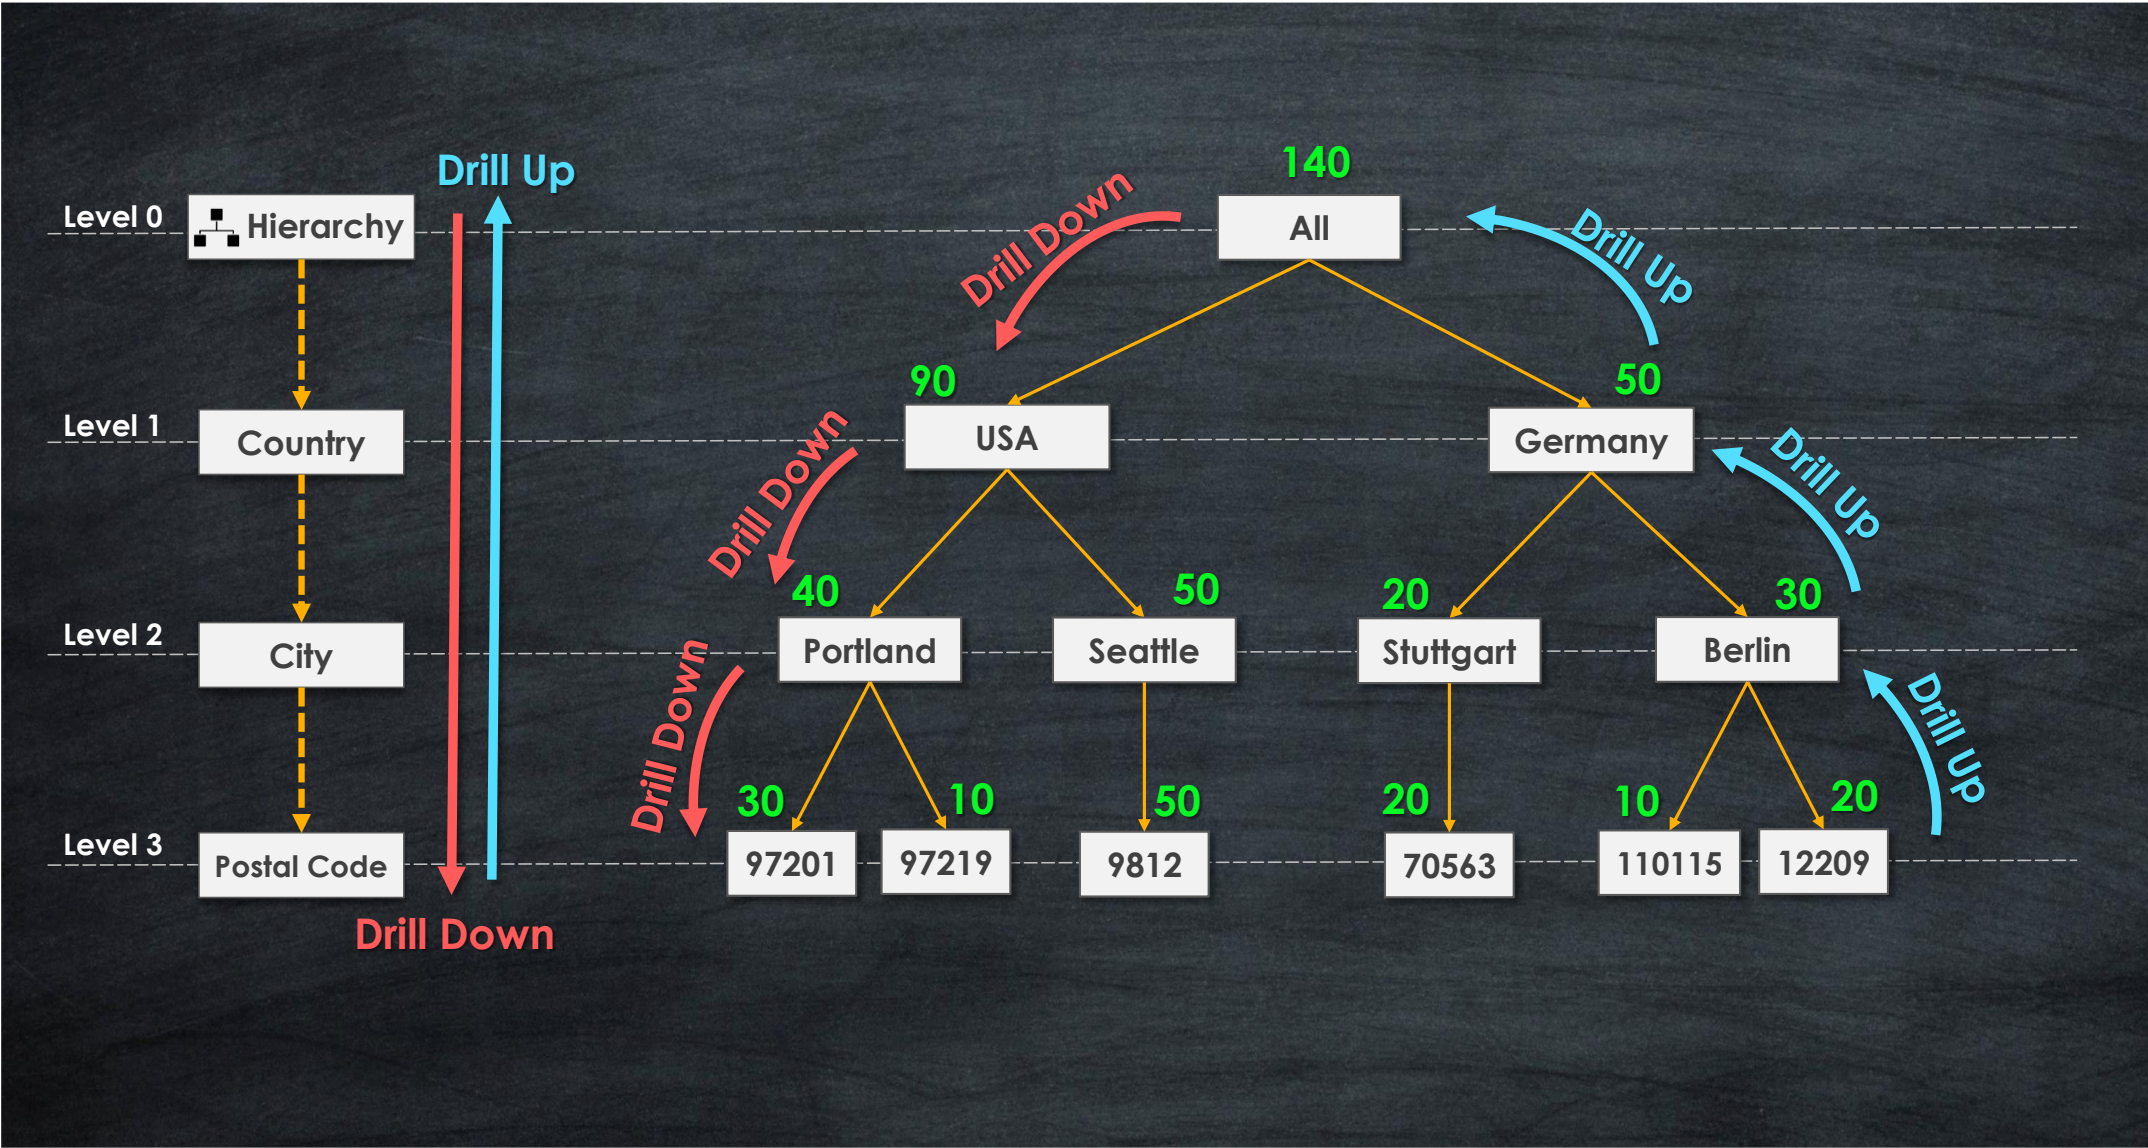

# Hierarchy

Customers

Customer_ID	First_Name	Score
1	Bill	63
2	Gerald	9
3	Harry	11
4	Dwight	25
5	Rutherford	57
6	Grover	35
7	Grover	24
8	Bill	44
9	Calvin	0
10	Dwight	55

Size of Bins = 30

## Customers

Customer_ID	First_Name	Score
1	Bill	63
2	Gerald	9
3	Harry	11
4	Dwight	25
5	Rutherford	57
6	Grover	35
7	Grover	24
8	Bill	44
9	Calvin	0
10	Dwight	55

Size of Bins = 10