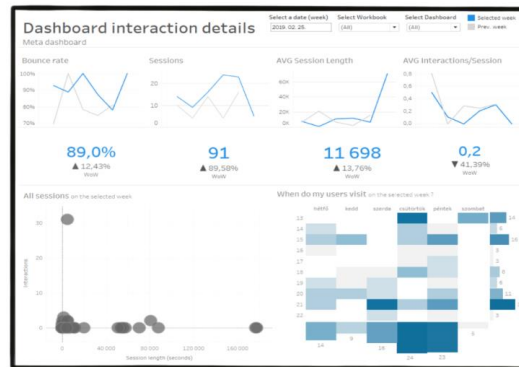

## USAGE DATA

- Total active Users ?
- Total View Count ?
- Most used Data Sources

# REPOSITORY