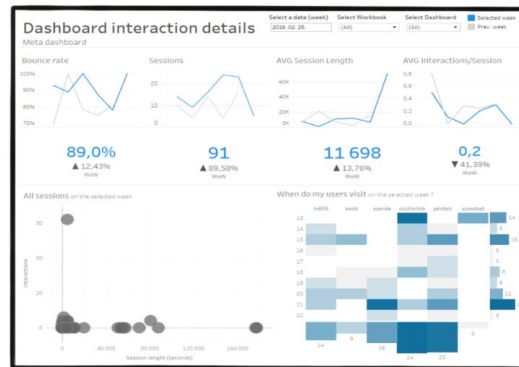

# REPOSITORY

## USAGE DATA

- Total active Users ?
- Total View Count ?
- Most used Data Sources